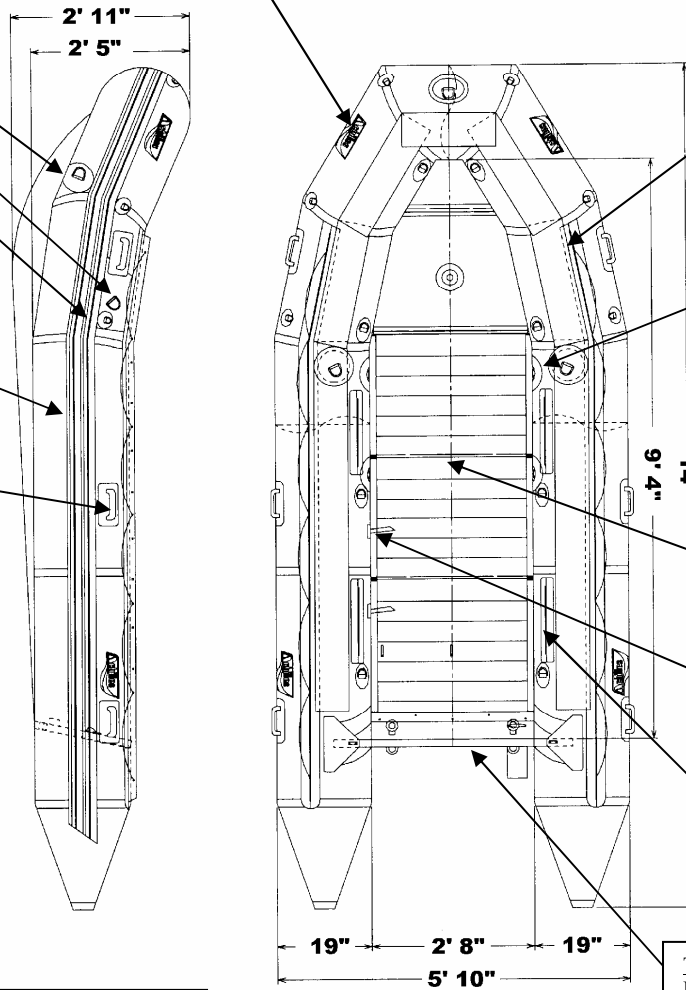

AIR VALVE PARTS
VALVE - RF404
VALVE BASE - RF405

FLOOR & KEEL PARTS
ALUMINUM FLOOR - HAJ1400
#1 FLOORBOARD - HAJ1400-1
#2 FLOORBOARD - HAJ1400-2
#3 FLOORBOARD - HAJ1400-3
#4 FLOORBOARD - HAJ1400-4
#5 FLOORBOARD - HAJ1400-5
ALUM. JOINT MALE - SC6221
ALUM. JOINT FEMALE - SC6222
ALUMINUM BATTENS - DSM156
AIR KEEL - FIM14GY

PADDLE STRAPS - C4218GY OR
C4218BK

SEAT CHANNEL PATCH - DC412GY
OR C412BK

TRANSOM PARTS
DOUBLE EYE BOLT - ACH16
INSIDE TRANSOM PLATE - TBD
OUTSIDE TRANSOM PLATE - TBD

SELF-BAILER PARTS
BAILER VALVE (INCLUDES FLAPPER) - C441A
BAILER PLUG - C441B
BAILER FLAPPER - C441C
LARGE SCUPPER DRAIN - SF422BK

SU-14 (2008)

2007 - CURRENT

LINE DRAWING & PARTS LIST