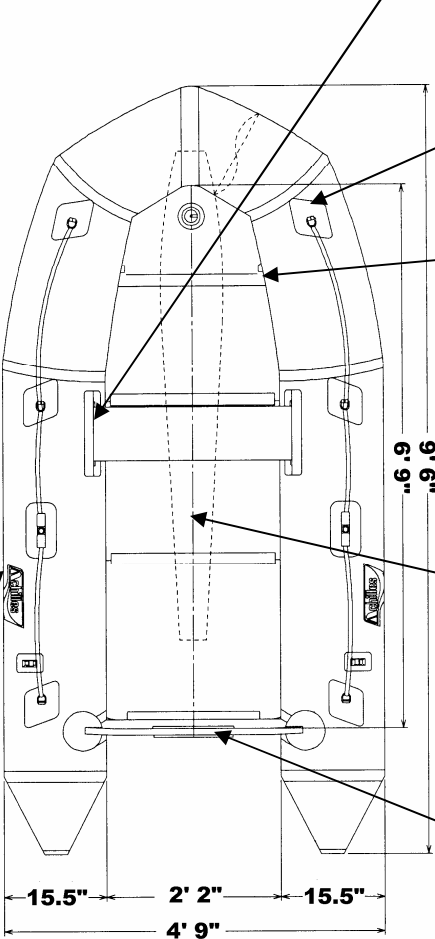

ACHILLES LOGO
ACHILLES WAVE LOGO - C492

TOWING D-RINGS
35MM - C414GY

RUBSTRAKE
GRAY / WHITE - VA083WH

OARS & OARLOCK PARTS
OARS - DC630
OARLOCK - DC4126GY
SCREW CAPS - DC393
PIN & RIVET SET - COM165
OAR CLIP - SJ940
OAR HOLDER - DC4123GY

SEAT PARTS
SEAT - WST320 - VARNISHED
SEAT CHANNEL PATCH - DC413LG
SEAT PLASTIC CHANNELS - EA003

LIFELINE D-RINGS & ROPE
WEBBED D-RING - C480L
& C480R
LIFELINE - PEROPE

AIR VALVE PARTS
COMPLETE - C342GY
VALVE CAP - C349GY
CAP DIAPHRAM - C348
VALVE FLAPPER - C342I
VALVE STRAP - C343N
O-RING - C344
VALVE BASE - C333
BASE RING - C345GY

FLOOR & KEEL PARTS
WOOD FLOOR - LEX96WFB
AIR KEEL - K96LG
PLASTIC BATTENS - C391GY
PLASTIC JOINTS - SC392GY

TRANSOM PARTS
INSIDE TRANSOM PLATE - SC620
OUTSIDE TRANSOM PLATE - TBD

OTHER PARTS
REPAIR KIT - C210LG
FOOT PUMP BRAVO 1 - C512
CARRY BAG - SJ824

(OPTIONAL)
UNDER SEAT STOWAGE BAG W/POCKETS - USSTBAG
PRESSURE GAUGE - E132

SELF-BAILER PARTS
BAILER VALVE (INCLUDES FLAPPER) - C441A
BAILER PLUG - C441B
BAILER FLAPPER - C441C

LEX-96 (2008)
1997 - CURRENT
LINE DRAWING & PARTS LIST