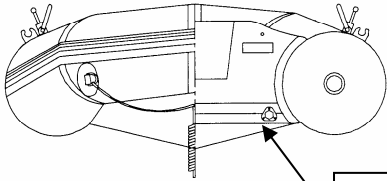

ACHILLES LOGO
ACHILLES WAVE LOGO - C492

TOWING D-RINGS
35MM - C414GY

RUBSTRAKE
GRAY / WHITE - VA083WH

OARS & OARLOCK PARTS
OARS - DC630
OARLOCK - DC4126GY
SCREW CAPS - DC393
PIN & RIVET SET - COM165
OAR CLIP - SJ940
OAR HOLDER - DC4123GY

SEAT PARTS
SEAT - WST320 - VARNISHED
SEAT CHANNEL PATCH - DC413LG
SEAT PLASTIC CHANNELS - EA003

LIFELINE D-RINGS & ROPE
WEBBED D-RING - C480L
& C480R
LIFELINE - PEROPE

AIR VALVE PARTS
COMPLETE - C342GY
VALVE CAP - C349GY
CAP DIAPHRAM - C348
VALVE FLAPPER - C342I
VALVE STRAP - C343N
O-RING - C344
VALVE BASE - C333
BASE RING - C345GY

FLOOR & KEEL PARTS
WOOD FLOOR - LEX96WFB
AIR KEEL - K96LG
PLASTIC BATTENS - C391GY
PLASTIC JOINTS - SC392GY

TRANSOM PARTS
INSIDE TRANSOM PLATE - SC620
OUTSIDE TRANSOM PLATE - TBD

OTHER PARTS
REPAIR KIT - C210LG
FOOT PUMP BRAVO 1 - C512
CARRY BAG - SJ824

(OPTIONAL)
UNDER SEAT STOWAGE BAG W/POCKETS - USSTBAG
PRESSURE GAUGE - E132

SELF-BAILER PARTS
BAILER VALVE (INCLUDES FLAPPER) - C441A
BAILER PLUG - C441B
BAILER FLAPPER - C441C

LEX-96 (2008)
1997 - CURRENT
LINE DRAWING & PARTS LIST