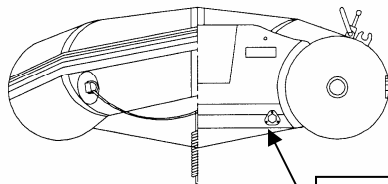

ACHILLES LOGO
ACHILLES WAVE LOGO - C492

TOWING D-RINGS
35MM - C414GY

RUBSTRAKE
GRAY / WHITE - VA083WH

OARS & OARLOCK PARTS
OARS - DC630
OARLOCK - DC4126GY
SCREW CAPS - DC393
PIN & RIVET SET - COM165
OAR CLIP - SJ940
OAR HOLDER - DC4123GY

SEAT PARTS
SEAT - WST320 - VARNISHED
SEAT CHANNEL PATCH - DC413LG
SEAT PLASTIC CHANNELS - EA003

LIFELINE D-RINGS & ROPE
WEBBED D-RING - C480L
& C480R
LIFELINE - PEROPE

AIR VALVE PARTS
COMPLETE - C342GY
VALVE CAP - C349GY
CAP DIAPHRAM - C348
VALVE FLAPPER - C3421
VALVE STRAP - C343N
O-RING - C344
VALVE BASE - C333
BASE RING - C345GY

FLOOR & KEEL PARTS
WOOD FLOOR - LEX77WFB
AIR KEEL - K77LG
PLASTIC BATTENS - C391GY
PLASTIC JOINTS - SC392GY

TRANSOM PARTS
INSIDE TRANSOM PLATE - SC620
OUTSIDE TRANSOM PLATE - TBD

OTHER PARTS
REPAIR KIT - C210LG
FOOT PUMP BRAVO 1 - C512
CARRY BAG - SJ824

(OPTIONAL)
UNDER SEAT STOWAGE BAG W/POCKETS - USSTBAG
PRESSURE GAUGE - E132

SELF-BAILER PARTS
BAILER VALVE (INCLUDES FLAPPER) - C441A
BAILER PLUG - C441B
BAILER FLAPPER - C441C

LEX-77 (2008)
2007 - CURRENT
LINE DRAWING & PARTS LIST