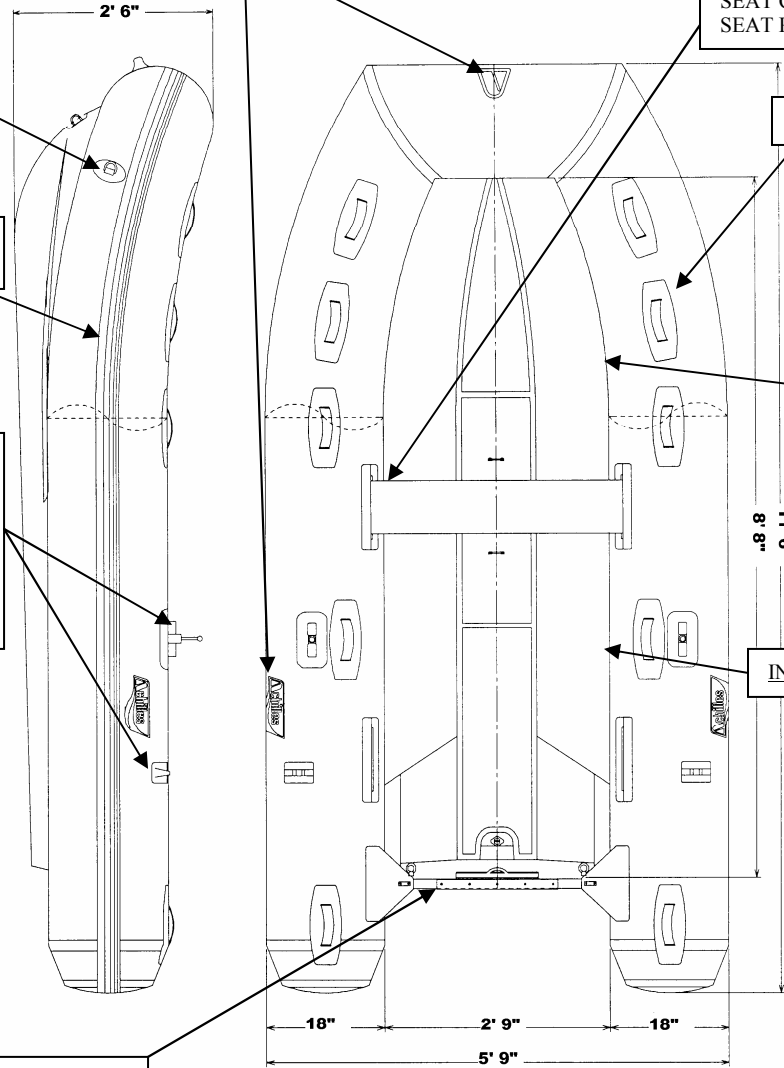

HB-350LX

2009-CURRENT

LINE DRAWING & PARTS LIST