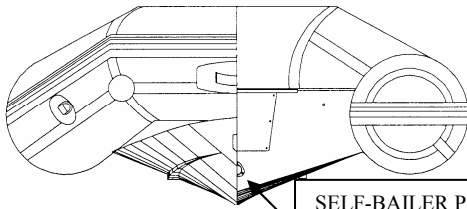

ACHILLES LOGO
ACHILLES "A" LOGO - C493
ACHILLES WAVE LOGO - C492

SEAT PARTS
SEAT - WST112LG - GRAY PAINTED
SEAT CHANNEL PATCH - DC412PG
SEAT PLASTIC CHANNELS - EA003

TOWING D-RINGS
35MM - C414GY

FABRIC HANDLES - C431GY

TEAR DROP RUBSTRAKE
GRAY / WHITE -VDF075WH

AIR VALVE PARTS
COMPLETE - C342GY
VALVE CAP - C349GY
CAP DIAPHRAM - C348
VALVE BASE - C333
VALVE FLAPPER - C3421
VALVE STRAP - C343N
O-RING - C344
BASE RING - C345GY

OARS & OARLOCK PARTS
OARS - DC632
OARLOCK - DC4124GY
SCREW CAPS - DC393
PIN & RIVET SET - COM165
OAR CLIP - SJ940
OAR GRIP - SJ940
OAR HOLDER - DC4123GY

INSIDE OAR STRAP - C4128PG

TRANSOM PARTS
TRANSOM TOP EDGE PROTECTOR - SC653
EYE BOLT, 2 PIECE FOR HB'S - EB501
INSIDE TRANSOM PLATE - SC620

OTHER PARTS
REPAIR KIT - C210PG
FOOT PUMP BRAVO 2 - BR2

(OPTIONAL)
UNDER SEAT STOWAGE BAG W/POCKETS-USSTBAG
PRESSURE GAUGE - E132

SELF-BAILER PARTS
BAILER VALVE (INCLUDES FLAPPER) - C441A
BAILER PLUG - C441B
BAILER FLAPPER - C441C