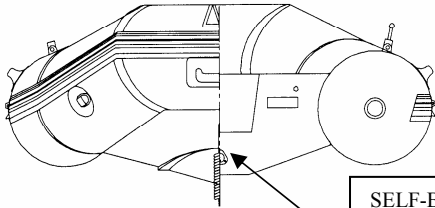

ACHILLES LOGO
ACHILLES "A" LOGO - C493
ACHILLES WAVE LOGO - C492

SEAT PARTS
SEAT - WST310LG - GRAY PAINTED
SEAT CHANNEL PATCH - DC412PG
SEAT PLASTIC CHANNELS - EA003

TOWING D-RINGS
35MM - C414GY

FABRIC HB HANDLES - C423GY

HB DOUBLE RUBSTRAKE
GRAY / WHITE - VEF075WH

AIR VALVE PARTS
COMPLETE - C342GY
VALVE CAP - C349GY
CAP DIAPHRAM - C348
VALVE FLAPPER - C3421
VALVE STRAP - C343N
O-RING - C344
VALVE BASE - C333
BASE RING - C345GY

OARS & OARLOCK PARTS
OARS - DC632
OARLOCK - DC4124GY
SCREW CAPS - DC393
PIN & RIVET SET - COM165
OAR CLIP - SJ940
OAR GRIP - SJ940
OAR HOLDER - DC4123GY

HELMSMAN GRIP - C422GY

LIFT CARRY HANDLE - C421GY

TRANSOM PARTS
TRANSOM TOP EDGE PROTECTOR - SC653
EYE BOLT, 2 PIECE FOR HB'S - EB501
INSIDE TRANSOM PLATE - SC620

OTHER PARTS
REPAIR KIT - C210PG
FOOT PUMP BRAVO 1 - C512

(OPTIONAL)
UNDER SEAT STOWAGE BAG W/POCKETS - USSTBAG
PRESSURE GAUGE - E132

SELF-BAILER PARTS
BAILER VALVE (INCLUDES FLAPPER) - C441A
BAILER PLUG - C441B
BAILER FLAPPER - C441C
HULL DRAIN PLUG - C442

HB-310 (2008)
1999 - CURRENT
LINE DRAWING & PARTS LIST