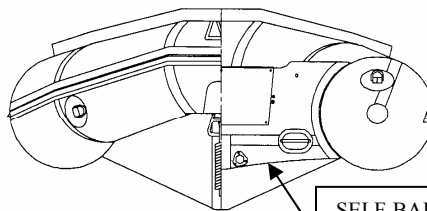

BOW HANDLE -C423RD

ACHILLES LOGOS
ACHILLES "A" LOGO - C493
ACHILLES WAVE LOGO - C492

STORAGE BAG -STORAGEBAGFRB

TOWING D-RINGS
35MM - C414BK

TEAR DROP RUBSTRAKE
GRAY / WHITE -VDF075BK

FLOOR & KEEL PARTS
ALUM. FLOOR - HAFRB124
RUBBER END CAP - LSRCAP
AIR KEEL - KF124RD

AIR VALVE PARTS
COMPLETE - C342GY
VALVE CAP - C349GY
CAP DIAPHRAM - C348
VALVE FLAPPER - C3421
VALVE STRAP - C343N
O-RING - C344
VALVE BASE - C333
BASE RING - C345GY
PRV VALVE - TBD

SEAT PARTS
SEAT - WST121LG - GRAY PAINTED
SEAT CHANNEL PATCH - DC412RD
SEAT PLASTIC CHANNELS - EA003

CARRY HANDLE -C421BK

LIFTING DRING -C412BK

TRANSOM PARTS
INSIDE TRANSOM PLATE - SC620
OUTSIDE TRANSOM PLATE - TBD

OTHER PARTS
REPAIR KIT - C210RD
FOOT PUMP BRAVO 2 - BR2
CARRY BAG - SJ812
PADDLE - B-2

(OPTIONAL)
UNDER SEAT STOWAGE BAG W/POCKETS - USSTBAG
PRESSURE GAUGE - E132

SELF-BAILER PARTS
BAILER VALVE (INCLUDES FLAPPER) - C441A
BAILER PLUG - C441B
BAILER FLAPPER - C441C
SCUPPER DRAIN - SF422BK

FRB-124

2007-CURRENT

LINE DRAWING & PARTS LIST